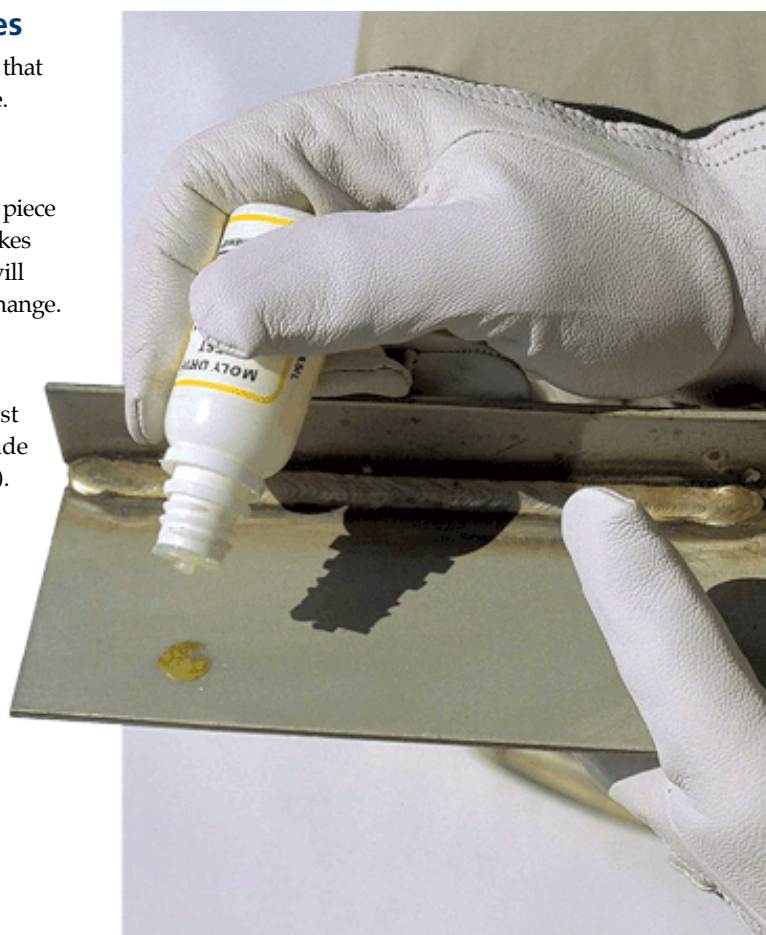

# Avesta Moly-Drop Test 960

100% Stainless

## Easy identifying of stainless steel grades

Avesta Moly-Drop Test 960 is an easy to use chemical test that helps differentiate 304 grade stainless steel from 316 grade.

## Standard applications

With this simple chemical test you can check if your stock piece or scrap of stainless steel contains Molybdenum. This makes it possible to differ the steel grades 304 and 316. The test will identify the grade within 5-10 minutes through a colour change.

## Features

- Can be used on stainless steel 300 series material to test presence of Molybdenum and thereby differentiate grade 304 (no molybdenum) from 316 (with molybdenum).

Easy identifying of stainless steel grade with Avesta Moly-Drop Test 960.