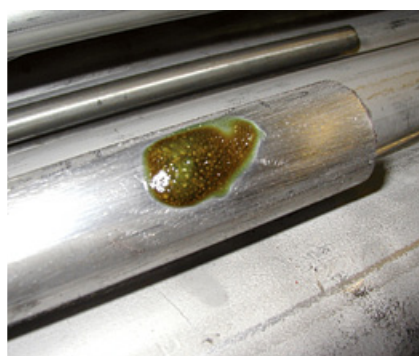

Testing 316 (EN 1.4436).